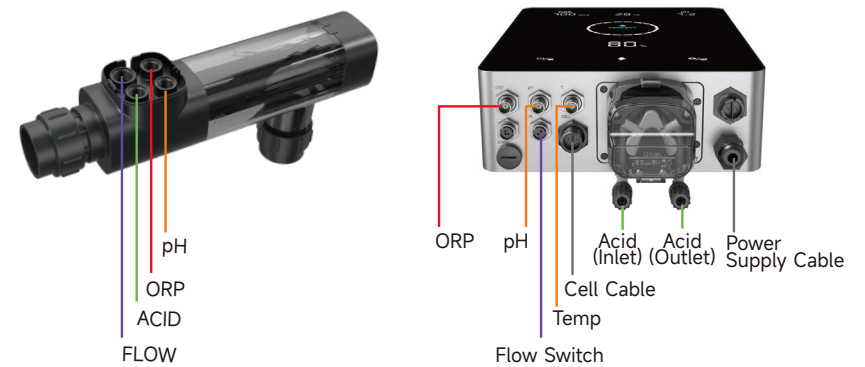

INSTALLATION GUIDE

① Installation Diagram

② Electrolytic Cell Installation

③ Control Unit Installation

④ Probe & Interface Detail

COMPONENT LIST

- 1 Control Unit
- 2 Electrolytic Cell
- 3 ORP Probe Kit
- 4 pH+Temp Probe Kit
- 5 pH Probe Kit
- 6 Flow Switch
- 7 Accessories
- 8 Doser Kit
- 9 External Doser (Optional)
- 10 Water Unions

CONFIGURATION GUIDE

Configuration	Control Unit	Electrolytic Cell	ORP Probe Kit	pH+Temp Probe Kit	pH Probe Kit	Doser Kit	Flow Switch	Water Unions	Accessories	Plug Type For Control Unit
Premium	✓	✓	✓	✓	-	✓	✓	✓	✓	British
Medium	✓	✓	-	✓	-	✓	✓	✓	✓	British
Basic	✓	✓	-	-	-	-	✓	✓	✓	British