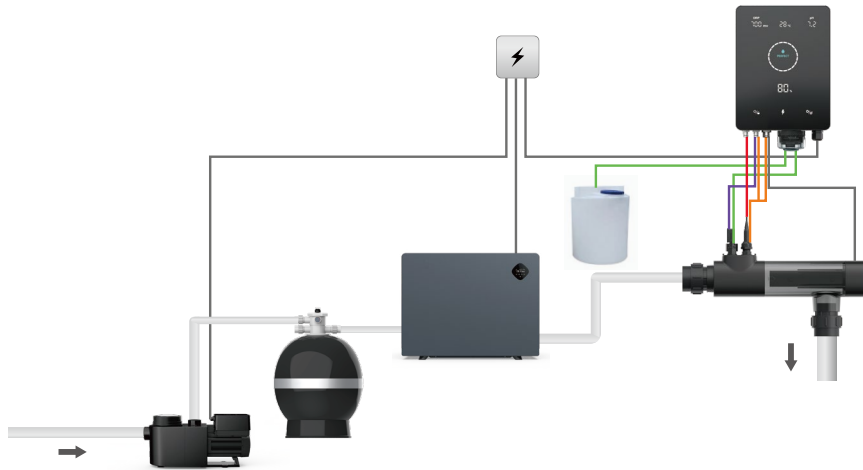

INSTALLATION GUIDE

① Installation Diagram

② Electrolytic Cell Installation

③ Control Unit Installation

④ Probe & Interface Detail

COMPONENT LIST

- 1 Control Unit
- 2 Electrolytic Cell
- 3 ORP Probe Kit
- 4 pH+Temp Probe Kit
- 5 pH Probe Kit
- 6 Flow Switch
- 7 Accessories
- 8 Doser Kit
- 9 External Doser (Optional)
- 10 Water Unions

CONFIGURATION GUIDE

Configuration	Control Unit	Electrolytic Cell	ORP Probe Kit	pH+Temp Probe Kit	pH Probe Kit	Doser Kit	Flow Switch	Water Unions	Accessories	Plug Type For Control Unit
Premium	✓	✓	✓	✓	-	✓	✓	✓	✓	British
Medium	✓	✓	-	✓	-	✓	✓	✓	✓	British
Basic	✓	✓	-	-	-	-	✓	✓	✓	British