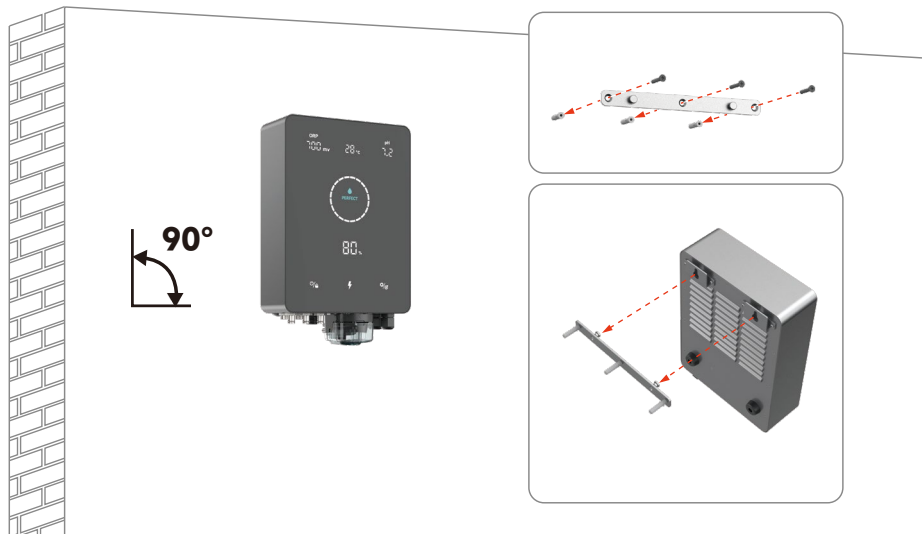

INSTALLATION GUIDE

① Installation Diagram

② Electrolytic Cell Installation

③ Control Unit Installation

④ Probe & Interface Detail

COMPONENT LIST

- 1 Control Unit
- 2 Electrolytic Cell
- 3 ORP Probe Kit
- 4 pH+Temp Probe Kit
- 5 pH Probe Kit
- 6 Flow Switch
- 7 Accessories
- 8 Doser Kit
- 9 External Doser (Optional)
- 10 Water Unions

CONFIGURATION GUIDE

Configuration	Control Unit	Electrolytic Cell	ORP Probe Kit	pH+Temp Probe Kit	pH Probe Kit	Doser Kit	Flow Switch	Water Unions	Accessories	Plug Type For Control Unit
Premium	✓	✓	✓	✓	-	✓	✓	✓	✓	British
Medium	✓	✓	-	✓	-	✓	✓	✓	✓	British
Basic	✓	✓	-	-	-	-	✓	✓	✓	British