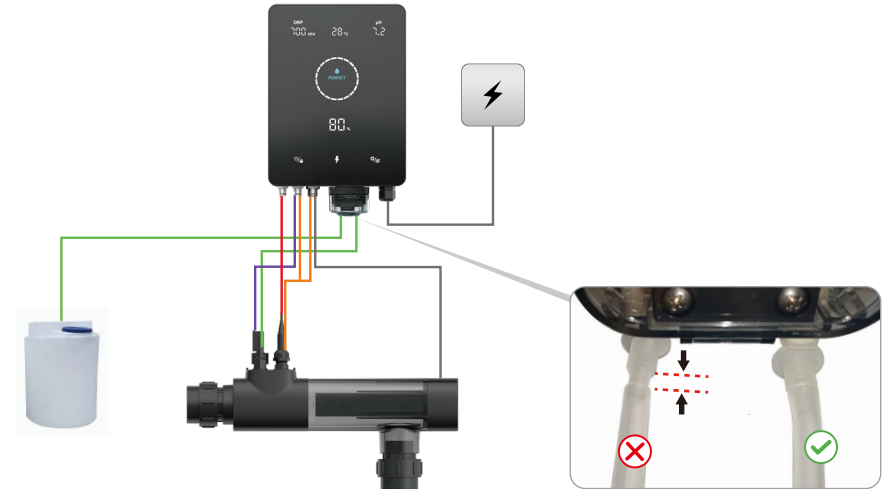

INSTALLATION GUIDE

① Installation Diagram

② Electrolytic Cell Installation

③ Control Unit Installation

④ Probe & Interface Detail

COMPONENT LIST

- 1 Control Unit
- 2 Electrolytic Cell
- 3 ORP Probe Kit
- 4 pH+Temp Probe Kit
- 5 pH Probe Kit
- 6 Flow Switch
- 7 Accessories
- 8 Doser Kit
- 9 External Doser (Optional)
- 10 Water Unions

CONFIGURATION GUIDE

Configuration	Control Unit	Electrolytic Cell	ORP Probe Kit	pH+Temp Probe Kit	pH Probe Kit	Doser Kit	Flow Switch	Water Unions	Accessories	Plug Type For Control Unit
Premium	✓	✓	✓	✓	-	✓	✓	✓	✓	British
Medium	✓	✓	-	✓	-	✓	✓	✓	✓	British
Basic	✓	✓	-	-	-	-	✓	✓	✓	British