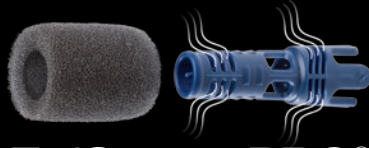

BONUS

TailSweep PRO®

- 50% more flow for ultimate sweeping action
- No more wet windows or walkways

Extreme Sweeping

Now includes TailSweep PRO, an advanced sweep hose enhancement that provides maximum water propulsion to blow debris out of corners and hard to reach places, while also eliminating water from spraying outside the pool.