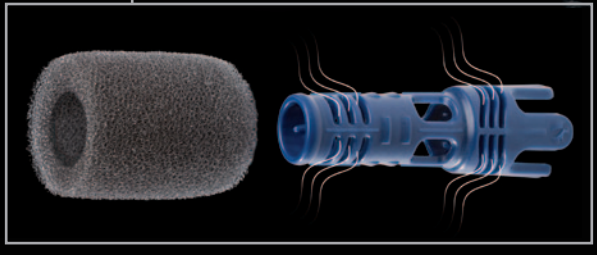

Polaris® 3900 SPORT

NEW
& IMPROVED

NOW INCLUDES
TAILSWEEP PRO®

- 50% more flow for ultimate sweeping action
- No more wet windows or walkways

BONUS
TailSweep Pro®

Polaris®

3900 SPORT

Your pool. Our reputation.

The new and improved Polaris® 3900 Sport delivers unmatched vacuum power, incomparable convenience, and legendary performance. It integrates the time-proven Polaris Classic series features you love with innovative new enhancements for added durability, reliability, and performance.

LEGENDARY PERFORMANCE

All-wheel PosiDrive system with durable stainless steel drive chain delivers 50% more torque for maximum speed, climbing, maneuverability, and performance.

EXTREME SWEEPING

Now includes TailSweep Pro®, providing ultimate sweeping action, while eliminating water from spraying outside the pool. No more wet windows or walkways!

INCOMPARABLE CONVENIENCE

Dual-chamber zippered Superbag picks up and stores more debris than any other cleaner for reduced maintenance.

UNMATCHED POWER

Powered by a booster pump, the Polaris 3900 Sport has the most vacuum power of any cleaner. It picks up even the largest debris, while filtering and circulating water for a cleaner, clearer pool in less time.