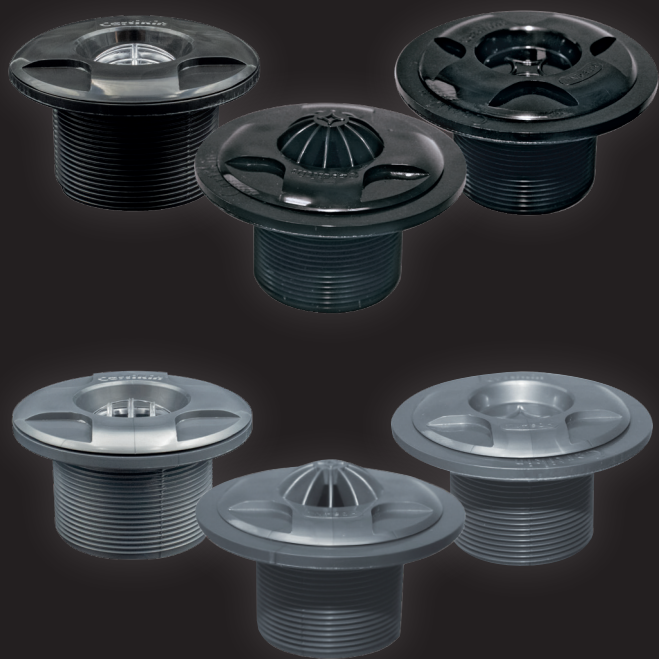

# Certikin Optimus Range

The choice of pool fittings can make or break the overall impression of a pool. To add that perfect finishing touch and extend the options available, Certikin offer the attractive Optimus Range of Flow Fittings.

Suitable for both liner and concrete pools, the Optimus range blends beautifully with darker pool finishes as it comes in an attractive metallic grey or black plastic.

With the popularity of salt chlorinators on the increase this new range offers the ideal solution for corrosion free flow fittings. Products include skimmers and extension throats, wall inlets, vacuum points and main drains with anti vortex grille.