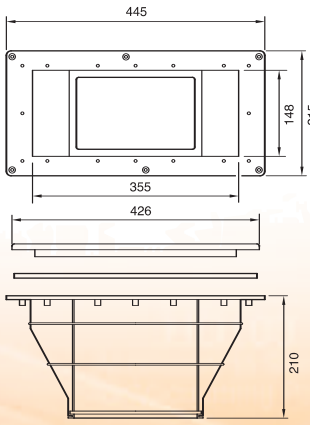

HD101CS Conc / Liner / Béton
HD101LS Liner / Revestimiento / Liner