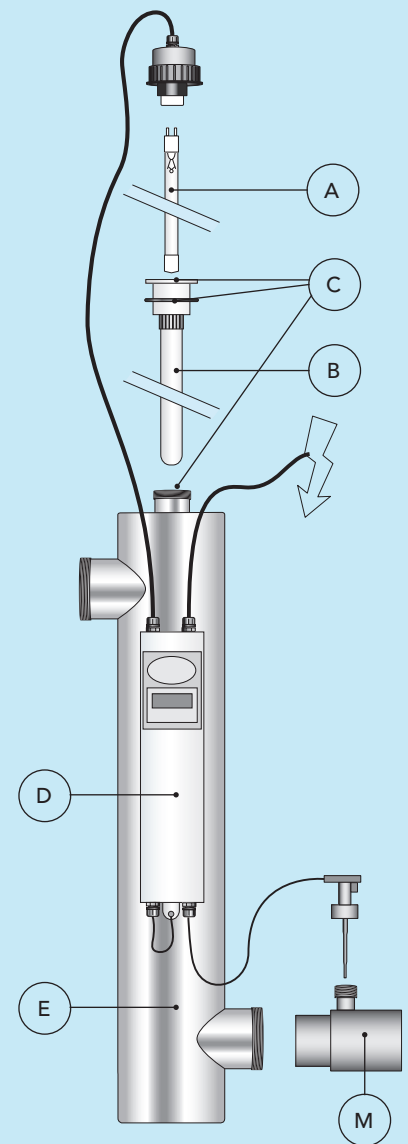

## Spare parts

ART. NUMBER	DESCRIPTION
<b>BP02752</b>	<b>Inox UV-C 75 Watt</b>
<b>BP02132</b>	<b>Inox UV-C 130 Watt Amalgam</b>
E800902P	A Lamp TUV 36T5 HO 4P-SE (75 Watt)
E800904	A Lamp TUV 130 Watt 4P-SE Amalgam
QG015	B Quartz Glass VSC 933 x 25 mm 40/75/80W AM
QG012	B Quartz Glass VSC 920 x 30 mm 130 / 140W AM
E800912	C O-Ring for quartz sleeve (3 pieces)
EP075010.1	D Electrics for Blue Lagoon Inox 75 Watt incl. flow switch
EP130007	D Electrics for Blue Lagoon Inox 130 Watt incl. flow switch
B212002	E Housing for Blue Lagoon Inox
B290020	M Reduction piece 63/63 3/4" screw-thread for flow switch
B290021	M Reduction piece 60,3/60,3 3/4" screw-thread for flow switch

## Technical specifications

	<b>INOX UV-C 75W</b>	<b>INOX UV-C 130W</b>
Type	75.000 /75W	150.000 /130W
Item code	BP02752	BP02132
Barcode	8714404038669	8714404038676
Rec. flow for 30 mJ/cm <sup>2</sup>	18 m <sup>3</sup> /h	22 m <sup>3</sup> /h
Max. pressure	5 bar	5 bar
Max. flow	23 m <sup>3</sup> /h	23 m <sup>3</sup> /h
Diameter unit Ø	114 mm	114 mm
Length unit	100 cm	100 cm
Diameter in-outlet Ø	2" Male thr.	2" Male thr.
Stainless steel	316L	316L
Electronic ballast	230V AC 50/60Hz	230V AC 50/60Hz
Lamp power	75W	130W
Lamp	Philips TUV 36T5 HO 4P-SE (75 Watt)	Philips TUV 130 Watt 4P-SE Amalgam
Lifespan lamp	9.000 h	12.000 h
Timer	✓	✓
Replace lamp alert	✓	✓
Flow switch	✓	✓
Weight	7,2 Kg	7,3 Kg
Packing size	26,5x19x106,5 cm	26,5x19x106,5 cm
Quantity full pallet	21 pcs	21 pcs