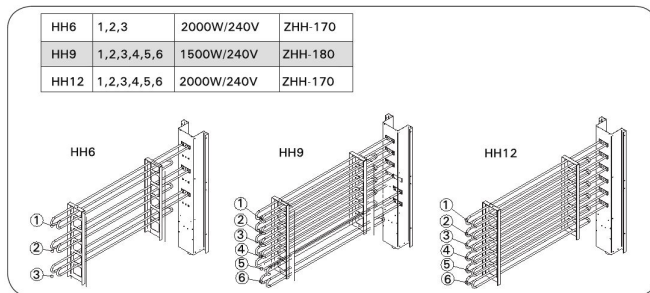

We recommend to use only the manufacturer's spare parts.