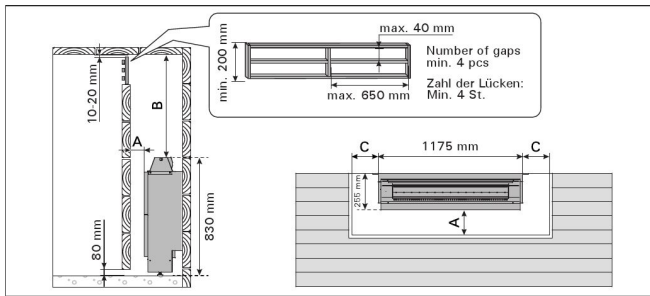

Technical images

Heater Ofen	Output Leistung kW	Saunaroom Saunakabine		Min. distances Min Abstand des ofens			Cables Kabel			Fuse Sicherung	
		Cubic vol. Rauminhalt	Height Höhe	A	B	C	To control unit zum Steuer- gerät	To control unit zum Steuer- gerät	Power supply cable to heater Anschlusskabel zum Ofen		
Width/Breite 1175 mm Depth/Tiefe 255 mm Height/Höhe 830 mm Weight/Gewicht 33 kg Stones/Steine max. 15 kg		min m³	max m³	min mm	mm	mm	ML MK/ MM.J	SSJ	HO7RN-F	400 V 3N-	
HH6	6,0	6	10	2100	75	1070	80	5 x 1,5	4 x 0,25	5 x 1,5	3 x 10A
HH9	9,0	10	14	2100	90	1070	80	5 x 2,5	4 x 0,25	5 x 2,5	3 x 16A
HH12	12,0	12	17	2100	120	1070	100	5 x 4,0	4 x 0,25	5 x 4,0	3 x 20A

Installation details
Montageinformationen

The heater's electrical connections