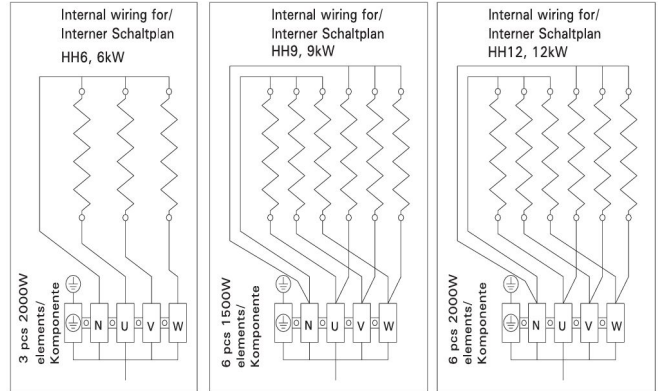

Technical images

Heater Ofen	Output Leistung kW	Saunaroom Saunakabine		Min. distances Min Abstand des ofens			Cables Kabel			Fuse Sicherung	
		Cubic vol. Rauminhalt	Height Höhe	A	B	C	To control unit zum Steuer- gerät	To control unit zum Steuer- gerät	Power supply cable to heater Anschlusskabel zum Ofen		
Width/Breite 1175 mm Depth/Tiefe 255 mm Height/Höhe 830 mm Weight/Gewicht 33 kg Stones/Steine max. 15 kg		min m³	max m³	min mm	mm	mm	ML MK/ MM.J	SSJ	HO7RN-F	400 V 3N-	
HH6	6,0	6	10	2100	75	1070	80	5 x 1,5	4 x 0,25	5 x 1,5	3 x 10A
HH9	9,0	10	14	2100	90	1070	80	5 x 2,5	4 x 0,25	5 x 2,5	3 x 16A
HH12	12,0	12	17	2100	120	1070	100	5 x 4,0	4 x 0,25	5 x 4,0	3 x 20A

Installation details
Montageinformationen

The heater's electrical connections