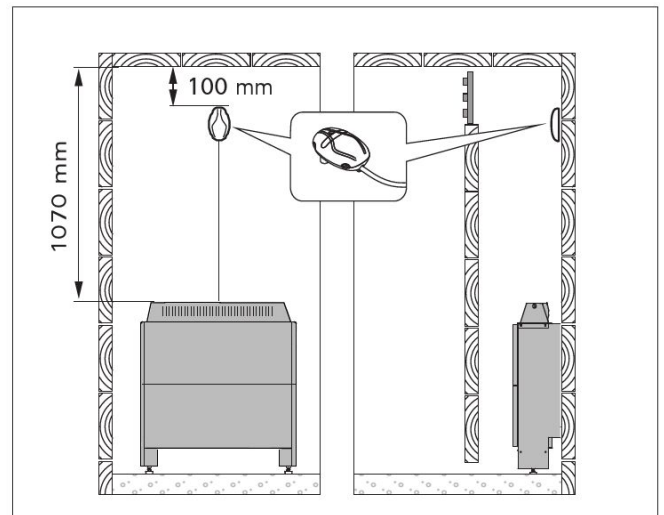

Installing the sensor