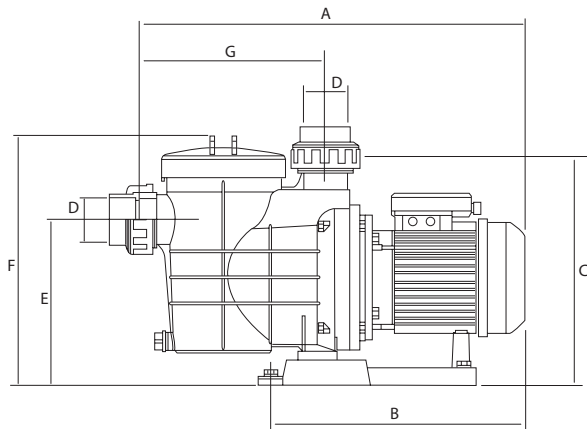

## FEATURES

- Built in pre-filter with transparent screw on lid
- Noryl impeller
- AISI 316L Stainless steel shaft
- Motor: IP55, 230V – 50Hz single phase
- Suitable for salt chlorinated pools
- 2 year warranty

Certikin Mini pumps are self-priming swimming pool pumps and are available in 1/4 HP, 1/3 HP, 1/2HP and 3/4HP sizes. They come complete with a built in pre-filter with a transparent lid that allows easy observation of the pre-filter basket, and connections to suit both 50mm and 1 1/2" pipe. Made from polypropylene reinforced with fibreglass for longevity, the Mini pump is ideal for small residential swimming pools.

Code	kW	HP	Dimensions									Weight
			A	B	C	D*	E	F	G	H	I	
NEWMP025M	0.20	1/4	438	292	260	Ø50	180	274	208	168	199	8kg
NEWMP033M	0.25	1/3	438	292	260	Ø50	180	274	208	168	199	8kg
NEWMP050M	0.37	1/2	438	292	260	Ø50	180	274	208	168	199	8.8kg
NEWMP075M-IF	0.55	3/4	438	292	260	Ø50	180	274	208	168	199	8.8kg