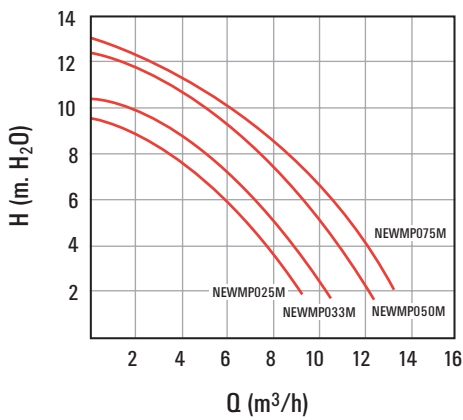

## FEATURES

- Built in pre-filter with transparent screw on lid
- Noryl impeller
- AISI 316L Stainless steel shaft
- Motor: IP55, 230V – 50Hz single phase
- Suitable for salt chlorinated pools
- 2 year warranty

Certikin Mini pumps are self-priming swimming pool pumps and are available in 1/4 HP, 1/3 HP, 1/2HP and 3/4HP sizes. They come complete with a built in pre-filter with a transparent lid that allows easy observation of the pre-filter basket, and connections to suit both 50mm and 1 1/2" pipe. Made from polypropylene reinforced with fibreglass for longevity, the Mini pump is ideal for small residential swimming pools.

Code	kW	HP	Dimensions									Weight
			A	B	C	D*	E	F	G	H	I	
NEWMP025M	0.20	1/4	438	292	260	Ø50	180	274	208	168	199	8kg
NEWMP033M	0.25	1/3	438	292	260	Ø50	180	274	208	168	199	8kg
NEWMP050M	0.37	1/2	438	292	260	Ø50	180	274	208	168	199	8.8kg
NEWMP075M-IF	0.55	3/4	438	292	260	Ø50	180	274	208	168	199	8.8kg