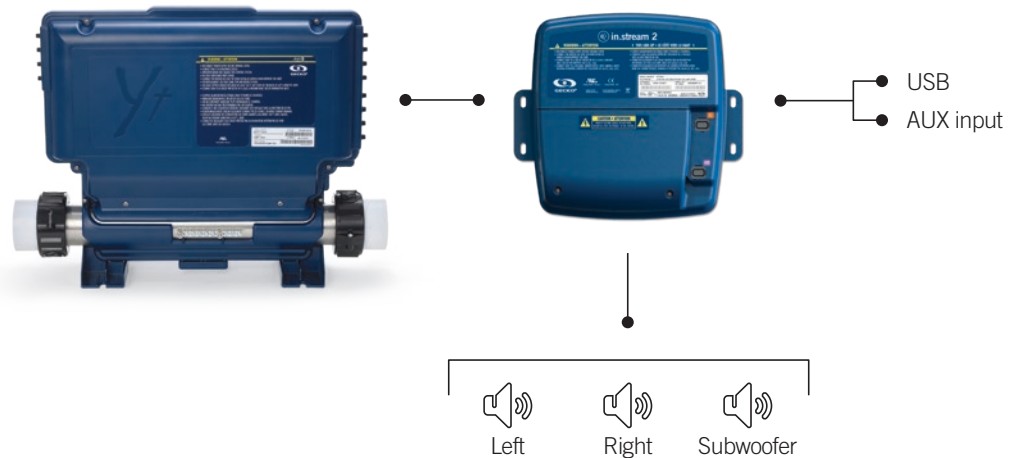

Full control of your audio from spa side

Easy to install, in.stream 2 can be controlled from the edge of the spa through in.k1000, in.k800 or in.k500 main keypads of Gecko's X and Y series spa systems. Its interface features full control of audio sources, volume and settings, and display of song tag information.

in.stream 2

splash-proof IPx5 rated outdoor audio station for spas and the whole backyard

- built-in universal power supply
- robust, fully splash proof (IPx5) enclosure
- powerful and efficient Class D amplifiers
- up to 4 speaker outputs (200W at 4 Ohms)
- 1 subwoofer output (100W at 2 Ohms)
- 1 auxiliary input
- 4x audio sources: Aux in, USB stick, FM radio and Bluetooth streaming
- smartphone charger through USB connector
- 140 °F (60 °C) max. operating temperature
- wall mount installation
- firmware field upgradable
- dimensions: 9.8" width x 8.9" height x 2.6" thickness

total audio control

from the edge of your spa!

in.k1000 main keypad

in.k800 main keypad

in.k500 main keypad

in.stream 2 Pro +

with Bluetooth, USB direct connection, auxiliary audio input, built-in FM, 4 speaker outputs and 1 subwoofer output

in.stream 2 Mid

with Bluetooth, USB direct connection, auxiliary audio input, 2 speaker outputs and 1 subwoofer output

in.stream 2 Basic

with Bluetooth, 2 speaker outputs and an auxiliary audio input

in.stream 2 dimensions