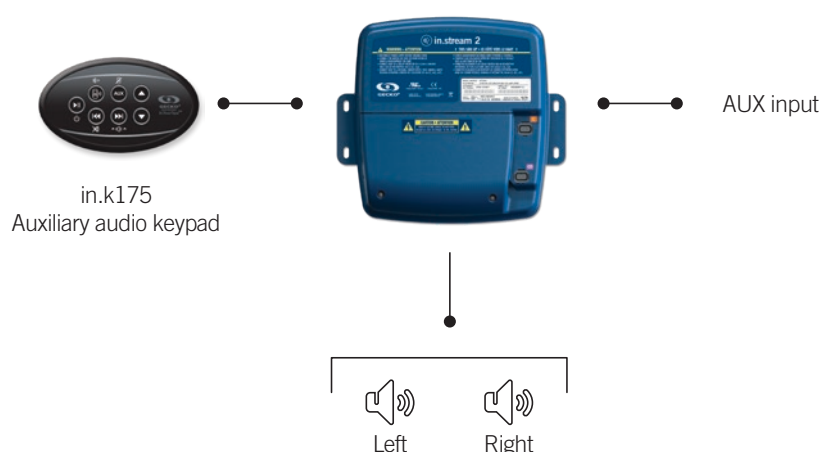

Full control of your audio from spa side

Easy to install, in.stream 2 can be controlled from the edge of the spa through in.k1000, in.k800 or in.k500 main keypads of Gecko's X and Y series spa systems. Its interface features full control of audio sources, volume and settings, and display of song tag information.

in.stream 2

splash-proof IPx5 rated outdoor audio station for spas and the whole backyard

- built-in universal power supply
- robust, fully splash proof (IPx5) enclosure
- powerful and efficient Class D amplifiers
- up to 4 speaker outputs (200W at 4 Ohms)
- 1 subwoofer output (100W at 2 Ohms)
- 1 auxiliary input
- 4x audio sources: Aux in, USB stick, FM radio and Bluetooth streaming
- smartphone charger through USB connector
- 140 °F (60 °C) max. operating temperature
- wall mount installation
- firmware field upgradable
- dimensions: 9.8" width x 8.9" height x 2.6" thickness

total audio control

from the edge of your spa!

in.k1000 main keypad

in.k800 main keypad

in.k500 main keypad

in.stream 2 Pro +

with Bluetooth, USB direct connection, auxiliary audio input, built-in FM, 4 speaker outputs and 1 subwoofer output

in.stream 2 Mid

with Bluetooth, USB direct connection, auxiliary audio input, 2 speaker outputs and 1 subwoofer output

in.stream 2 Basic

with Bluetooth, 2 speaker outputs and an auxiliary audio input

in.stream 2 dimensions