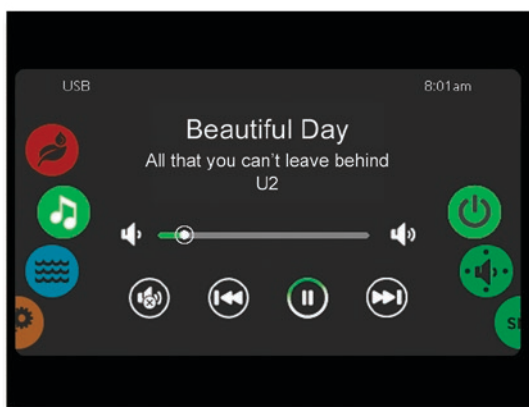

Full control of your audio from spa side

Easy to install, in.stream 2 can be controlled from the edge of the spa through in.k1000, in.k800 or in.k500 main keypads of Gecko's X and Y series spa systems. Its interface features full control of audio sources, volume and settings, and display of song tag information.

in.stream 2

splash-proof IPx5 rated outdoor audio station for spas and the whole backyard

- built-in universal power supply
- robust, fully splash proof (IPx5) enclosure
- powerful and efficient Class D amplifiers
- up to 4 speaker outputs (200W at 4 Ohms)
- 1 subwoofer output (100W at 2 Ohms)
- 1 auxiliary input
- 4x audio sources: Aux in, USB stick, FM radio and Bluetooth streaming
- smartphone charger through USB connector
- 140 °F (60 °C) max. operating temperature
- wall mount installation
- firmware field upgradable
- dimensions: 9.8" width x 8.9" height x 2.6" thickness

total audio control

from the edge of your spa!

in.k1000 main keypad

in.k800 main keypad

in.k500 main keypad

in.stream 2 Pro +

with Bluetooth, USB direct connection, auxiliary audio input, built-in FM, 4 speaker outputs and 1 subwoofer output