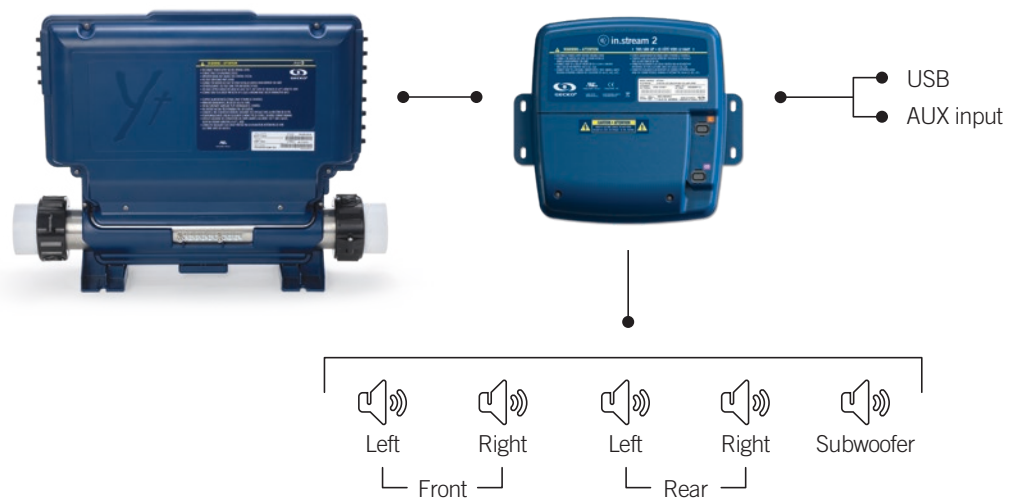

Full control of your audio from spa side

Easy to install, in.stream 2 can be controlled from the edge of the spa through in.k1000, in.k800 or in.k500 main keypads of Gecko's X and Y series spa systems. Its interface features full control of audio sources, volume and settings, and display of song tag information.

in.stream 2

splash-proof IPx5 rated outdoor audio station for spas and the whole backyard

- built-in universal power supply
- robust, fully splash proof (IPx5) enclosure
- powerful and efficient Class D amplifiers
- up to 4 speaker outputs (200W at 4 Ohms)
- 1 subwoofer output (100W at 2 Ohms)
- 1 auxiliary input
- 4x audio sources: Aux in, USB stick, FM radio and Bluetooth streaming
- smartphone charger through USB connector
- 140 °F (60 °C) max. operating temperature
- wall mount installation
- firmware field upgradable
- dimensions: 9.8" width x 8.9" height x 2.6" thickness

total audio control

from the edge of your spa!

in.k1000 main keypad

in.k800 main keypad

in.k500 main keypad

in.stream 2 Pro +

with Bluetooth, USB direct connection, auxiliary audio input, built-in FM, 4 speaker outputs and 1 subwoofer output

in.stream 2 Mid

with Bluetooth, USB direct connection, auxiliary audio input, 2 speaker outputs and 1 subwoofer output

in.stream 2 Basic

with Bluetooth, 2 speaker outputs and an auxiliary audio input

in.stream 2 dimensions