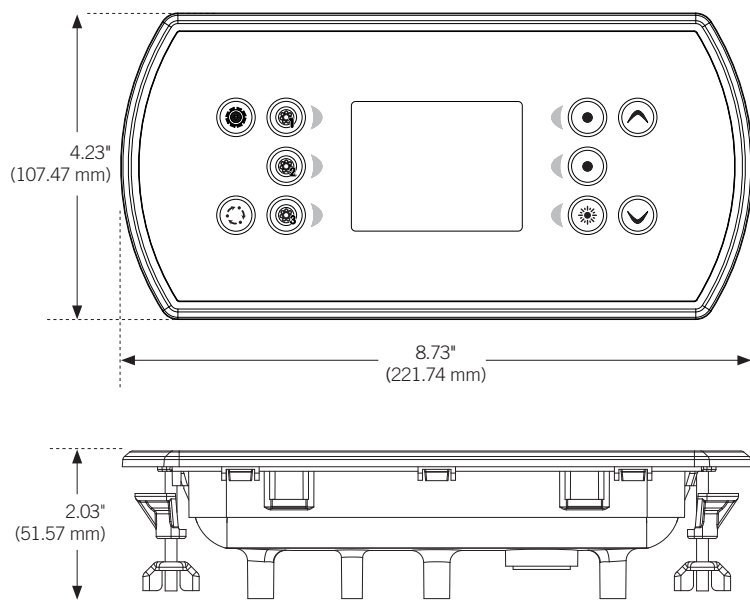

in.k800 dimensions