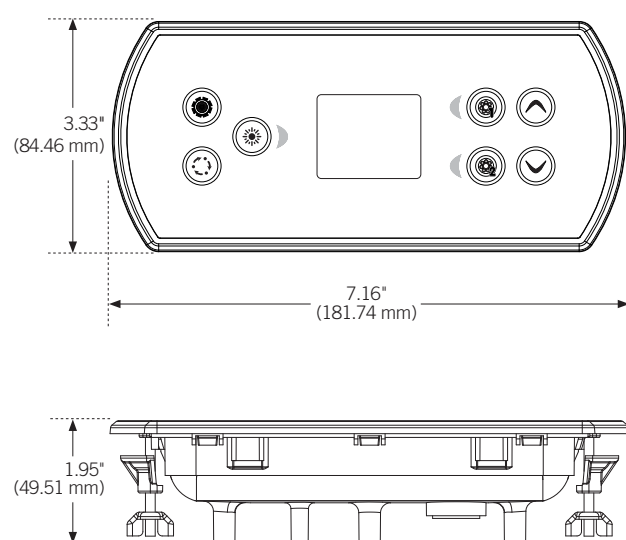

comparison chart

The following chart shows you the difference between the in.k500 and the in.k800

	in.k500	in.k800
- LCD size (as measured diagonally)	1.8"	2.8"
- optional mounting with wing-nuts and spacers	●	●
- double-sided bezel gasket	●	●
- direct access to accessory keys from main menu	●	●
- animated icons giving instant spa status information	●	●
- number of pumps/blowers supported	up to 3	up to 6
- battery backed clock	—	●
- water care schedules	7 days	7 days
- number of schedules within water care	fixed	variable
- support in.stream 2, in.stream and in.tune audio source	●	●
- support in.clear water sanitization system	●	●
- support in.mix 300 lighting console	—	●
- notification icons at the top of the screen	—	●

in.k500 dimensions

in.k500 & in.k800 work with the following systems from Gecko's X and Y series