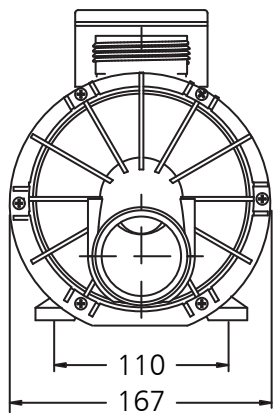

Centre Suction

Self Drain

Dimensions in mm