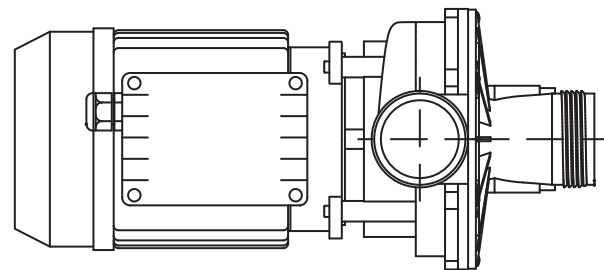

Centre Suction

Self Drain

Dimensions in mm