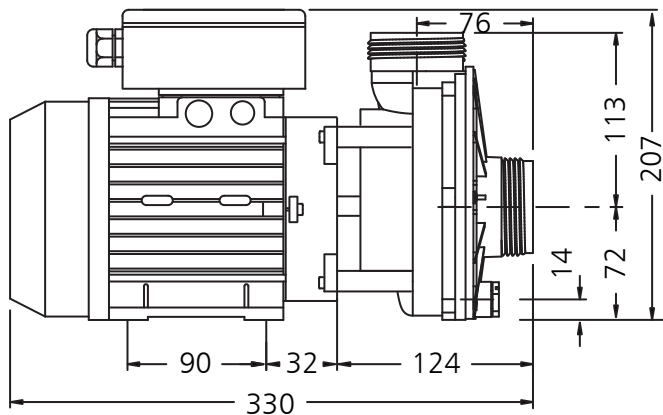

Centre Suction

Self Drain

Dimensions in mm