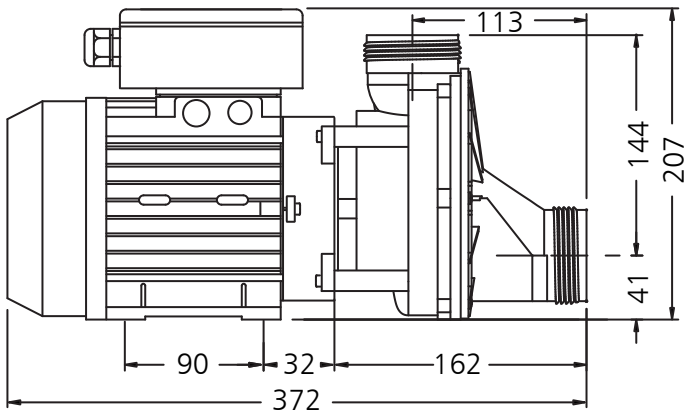

Centre Suction

Self Drain

Dimensions in mm