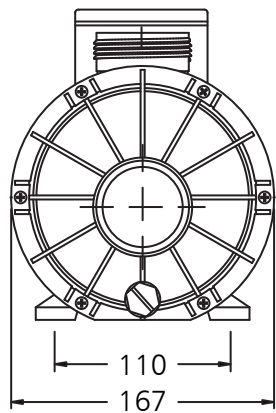

Centre Suction

Self Drain

Dimensions in mm